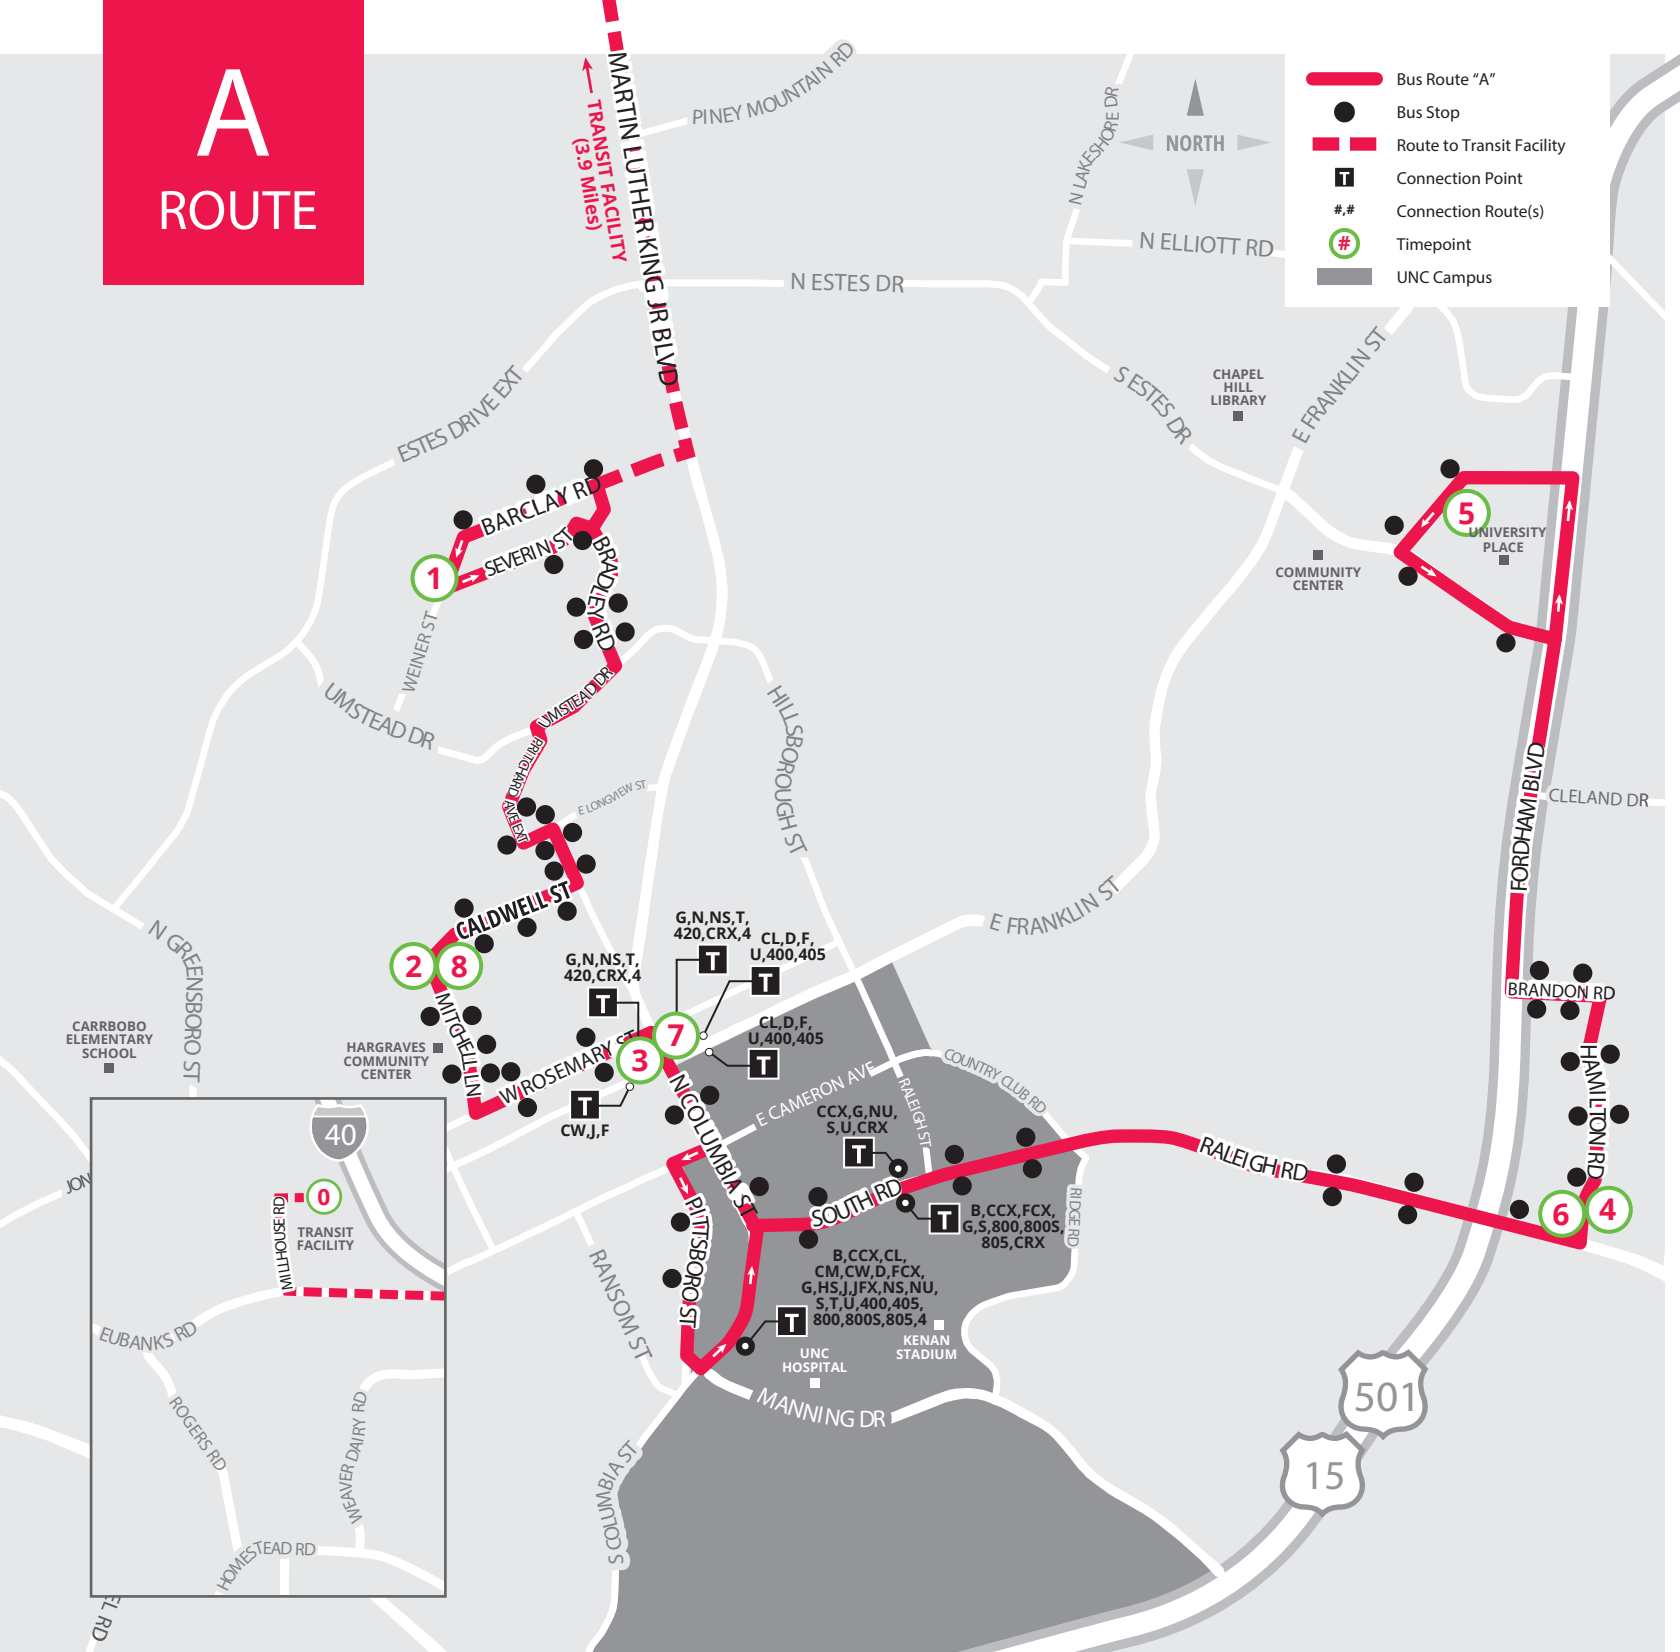

A ROUTE

MARTIN LUTHER KING JR. BLVD. / NORTHSIDE / UNIVERSITY PLACE

MONDAY - SUNDAY

WEEKDAY A ROUTE / EASTBOUND

Transit Facility 0	Weiner St at Severin St 1	Mitchell Lane at Caldwell St 2	N Columbia St at Franklin St 3	Hamilton Rd at Maxwell Rd 4	University Place 5
6:15 AM	6:30 AM	6:37 AM	6:41 AM	6:51 AM	6:58 AM
--	7:35 AM	7:42 AM	7:46 AM	7:56 AM	8:03 AM
--	8:40 AM	8:47 AM	8:51 AM	9:01 AM	9:08 AM
--	9:45 AM	9:52 AM	9:56 AM	10:06 AM	10:13 AM
--	10:50 AM	10:57 AM	11:01 AM	11:11 AM	11:18 AM
11:40 AM	11:55 AM	12:02 PM	12:06 PM	12:16 PM	12:23 PM
--	1:00 PM	1:07 PM	1:11 PM	1:21 PM	1:28 PM
--	2:05 PM	2:12 PM	2:16 PM	2:26 PM	2:33 PM
--	3:10 PM	3:17 PM	3:21 PM	3:31 PM	3:38 PM
--	4:15 PM	4:22 PM	4:26 PM	4:36 PM	4:43 PM
--	5:20 PM	5:27 PM	5:31 PM	5:41 PM	5:48 PM
--	6:25 PM	6:32 PM	6:36 PM	6:46 PM	6:53 PM
--	7:30 PM	7:37 PM	7:41 PM	7:51 PM	7:58 PM
--	8:35 PM	8:42 PM	8:46 PM	8:56 PM	9:03 PM

WEEKDAY A ROUTE / WESTBOUND

University Place 5	Hamilton Rd at Raleigh Rd 6	N Columbia St at Rosemary St 7	Mitchell Lane at Caldwell St 8	Weiner St at Severin St 1	Transit Facility 0
7:00 AM	7:10 AM	7:20 AM	7:24 AM	7:32 AM	--
8:05 AM	8:15 AM	8:25 AM	8:29 AM	8:37 AM	--
9:10 AM	9:20 AM	9:30 AM	9:34 AM	9:42 AM	9:57 AM
10:15 AM	10:25 AM	10:35 AM	10:39 AM	10:47 AM	--
11:20 AM	11:30 AM	11:40 AM	11:44 AM	11:52 AM	--
12:25 PM	12:35 PM	12:45 PM	12:49 PM	12:57 PM	--
1:30 PM	1:40 PM	1:50 PM	1:54 PM	2:02 PM	--
2:35 PM	2:45 PM	2:55 PM	2:59 PM	3:07 PM	--
3:40 PM	3:50 PM	4:00 PM	4:04 PM	4:12 PM	--
4:45 PM	4:55 PM	5:05 PM	5:09 PM	5:17 PM	--
5:50 PM	6:00 PM	6:10 PM	6:14 PM	6:22 PM	--
6:55 PM	7:05 PM	7:15 PM	7:19 PM	7:27 PM	7:42 PM
8:00 PM	8:10 PM	8:20 PM	8:24 PM	8:32 PM	--
9:05 PM	9:15 PM	9:25 PM	9:29 PM	9:37 PM	--

WEEKEND A ROUTE / EASTBOUND

Transit Facility 0	Weiner St at Severin St 1	Mitchell Lane at Caldwell St 2	N Columbia St at Franklin St 3	Hamilton Rd at Maxwell Rd 4	University Place 5
7:45 AM	8:00 AM	8:07 AM	8:11 AM	8:21 AM	8:28 AM
--	9:00 AM	9:07 AM	9:11 AM	9:21 AM	9:28 AM
--	10:00 AM	10:07 AM	10:11 AM	10:21 AM	10:28 AM
--	11:00 AM	11:07 AM	11:11 AM	11:21 AM	11:28 AM
--	12:00 PM	12:07 PM	12:11 PM	12:21 PM	12:28 PM
--	1:00 PM	1:07 PM	1:11 PM	1:21 PM	1:28 PM
--	2:00 PM	2:07 PM	2:11 PM	2:21 PM	2:28 PM
--	3:00 PM	3:07 PM	3:11 PM	3:21 PM	3:28 PM
--	4:00 PM	4:07 PM	4:11 PM	4:21 PM	4:28 PM
--	5:00 PM	5:07 PM	5:11 PM	5:21 PM	5:28 PM
--	6:00 PM	6:07 PM	6:11 PM	6:21 PM	6:28 PM

WEEKEND A ROUTE / WESTBOUND

University Place 5	Hamilton Rd at Raleigh Rd 6	N Columbia St at Rosemary St 7	Mitchell Lane at Caldwell St 8	Weiner St at Severin St 1	Transit Facility 0
8:28 AM	8:38 AM	8:48 AM	8:52 AM	9:00 AM	--
9:28 AM	9:38 AM	9:48 AM	9:52 AM	10:00 AM	--
10:28 AM	10:38 AM	10:48 AM	10:52 AM	11:00 AM	--
11:28 AM	11:38 AM	11:48 AM	11:52 AM	12:00 PM	--
12:28 PM	12:38 PM	12:48 PM	12:52 PM	1:00 PM	--
1:28 PM	1:38 PM	1:48 PM	1:52 PM	2:00 PM	--
2:28 PM	2:38 PM	2:48 PM	2:52 PM	3:00 PM	--
3:28 PM	3:38 PM	3:48 PM	3:52 PM	4:00 PM	--
4:28 PM	4:38 PM	4:48 PM	4:52 PM	5:00 PM	--
5:28 PM	5:38 PM	5:48 PM	5:52 PM	6:00 PM	--
6:28 PM	6:38 PM	6:48 PM	6:52 PM	7:00 PM	7:15 PM

INSTRUCTIONS