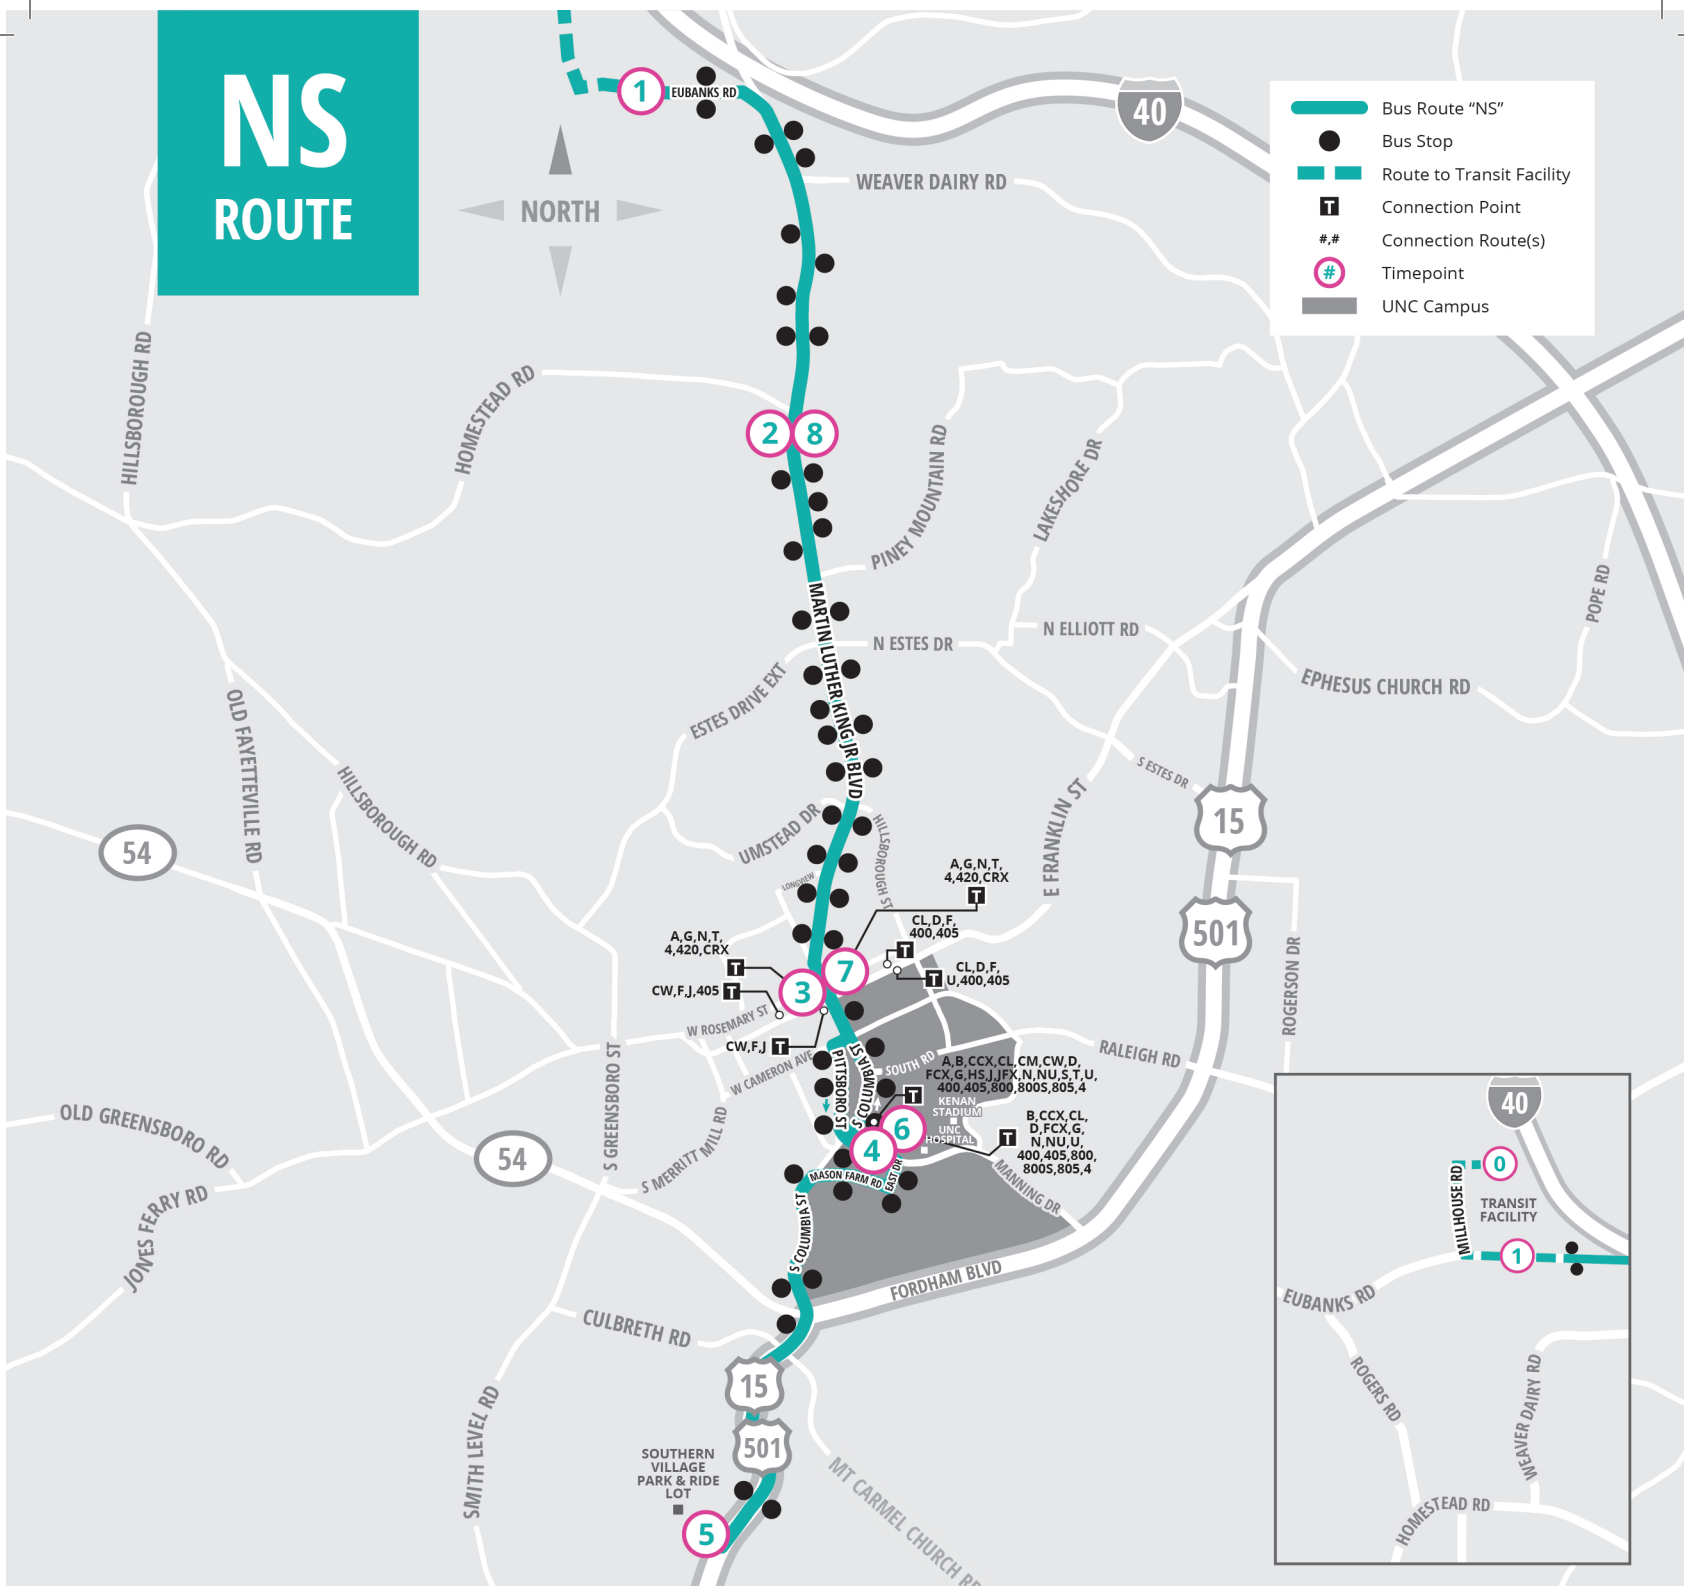

NS ROUTE

EUBANKS ROAD / SOUTHERN VILLAGE

MONDAY - FRIDAY

NS ROUTE / WEEKDAYS

Transit Facility 0	Eubanks Rd Park and Ride 1	MLK Jr Blvd at Chapel View 2	N Columbia St at W Franklin St 3	Manning Dr at UNCH Parking Deck 4	Arrive at Southern Village Park and Ride 5	Depart from Southern Village Park and Ride 5	Manning Dr at UNC Hospitals 6	N Columbia St at Rosemary St 7	MLK Jr Blvd at Homestead Rd 8	Eubanks Rd Park and Ride 1	Transit Facility 0
5:11 AM	--	--	--	--	--	5:41 AM	5:51 AM	6:00 AM	6:07 AM	6:15 AM	--
--	5:30 AM	5:35 AM	5:45 AM	5:53 AM	6:01 AM	6:11 AM	6:21 AM	6:30 AM	6:37 AM	6:45 AM	--
--	5:50 AM	5:55 AM	6:05 AM	6:13 AM	6:21 AM	6:31 AM	6:41 AM	6:50 AM	6:57 AM	7:05 AM	--
--	6:00 AM	6:05 AM	6:15 AM	6:23 AM	6:31 AM	6:41 AM	6:51 AM	7:00 AM	7:07 AM	7:15 AM	--
--	6:07 AM	6:12 AM	6:22 AM	6:30 AM	6:38 AM	6:48 AM	6:58 AM	7:07 AM	7:14 AM	7:22 AM	--
--	6:15 AM	6:20 AM	6:30 AM	6:38 AM	6:46 AM	6:56 AM	7:06 AM	7:15 AM	7:22 AM	7:30 AM	--
--	6:22 AM	6:27 AM	6:37 AM	6:45 AM	6:53 AM	7:03 AM	7:13 AM	7:22 AM	7:29 AM	7:37 AM	--
--	6:30 AM	6:35 AM	6:45 AM	6:53 AM	7:01 AM	7:11 AM	7:21 AM	7:30 AM	7:37 AM	7:45 AM	--
--	6:37 AM	6:42 AM	6:52 AM	7:00 AM	7:08 AM	7:18 AM	7:28 AM	7:37 AM	7:44 AM	7:52 AM	--
--	6:45 AM	6:50 AM	7:00 AM	7:08 AM	7:16 AM	7:26 AM	7:38 AM	7:47 AM	7:54 AM	8:02 AM	--
--	6:52 AM	6:57 AM	7:07 AM	7:15 AM	7:23 AM	7:33 AM	7:48 AM	7:57 AM	8:04 AM	8:12 AM	--
--	7:00 AM	7:05 AM	7:15 AM	7:23 AM	7:31 AM	7:41 AM	7:56 AM	8:05 AM	8:12 AM	8:20 AM	--
--	7:07 AM	7:13 AM	7:23 AM	7:31 AM	7:39 AM	7:49 AM	8:02 AM	8:11 AM	8:18 AM	8:26 AM	8:31 AM
--	7:15 AM	7:21 AM	7:31 AM	7:39 AM	7:47 AM	7:57 AM	8:09 AM	8:18 AM	8:25 AM	8:33 AM	8:38 AM
--	7:22 AM	7:28 AM	7:38 AM	7:46 AM	7:54 AM	8:04 AM	8:16 AM	8:25 AM	8:32 AM	8:40 AM	--
--	7:30 AM	7:36 AM	7:46 AM	7:54 AM	8:02 AM	8:12 AM	8:24 AM	8:33 AM	8:40 AM	8:48 AM	--
--	7:37 AM	7:43 AM	7:53 AM	8:01 AM	8:09 AM	8:19 AM	8:31 AM	8:40 AM	8:47 AM	8:55 AM	9:00 AM
--	7:45 AM	7:51 AM	8:01 AM	8:09 AM	8:17 AM	8:27 AM	8:39 AM	8:48 AM	8:55 AM	9:03 AM	9:08 AM
--	7:52 AM	7:58 AM	8:08 AM	8:16 AM	8:24 AM	8:34 AM	8:46 AM	8:55 AM	9:02 AM	9:10 AM	--
--	8:00 AM	8:06 AM	8:16 AM	8:24 AM	8:32 AM	8:42 AM	8:54 AM	9:03 AM	9:10 AM	9:18 AM	9:23 AM
--	8:07 AM	8:13 AM	8:23 AM	8:31 AM	8:39 AM	8:49 AM	9:01 AM	9:10 AM	9:17 AM	9:25 AM	--
--	8:15 AM	8:21 AM	8:31 AM	8:39 AM	8:47 AM	8:57 AM	9:09 AM	9:18 AM	9:25 AM	9:33 AM	9:38 AM
--	8:22 AM	8:28 AM	8:38 AM	8:46 AM	8:54 AM	9:04 AM	9:16 AM	9:25 AM	9:32 AM	9:40 AM	--
--	8:30 AM	8:36 AM	8:46 AM	8:54 AM	9:02 AM	9:12 AM	9:24 AM	9:33 AM	9:40 AM	9:48 AM	--
--	8:45 AM	8:51 AM	9:01 AM	9:09 AM	9:17 AM	9:27 AM	9:39 AM	9:48 AM	9:55 AM	10:03 AM	--
--	9:00 AM	9:06 AM	9:16 AM	9:24 AM	9:32 AM	9:42 AM	9:54 AM	10:03 AM	10:10 AM	10:18 AM	--
--	9:15 AM	9:21 AM	9:31 AM	9:39 AM	9:47 AM	9:57 AM	10:07 AM	10:16 AM	10:23 AM	10:31 AM	--
--	9:30 AM	9:36 AM	9:46 AM	9:54 AM	10:02 AM	10:12 AM	10:22 AM	10:31 AM	10:38 AM	10:46 AM	--
--	9:45 AM	9:51 AM	10:01 AM	10:09 AM	10:17 AM	10:27 AM	10:37 AM	10:46 AM	10:53 AM	11:01 AM	--
--	10:00 AM	10:06 AM	10:16 AM	10:24 AM	10:32 AM	10:42 AM	10:52 AM	11:01 AM	11:11 AM	11:19 AM	--
--	10:15 AM	10:21 AM	10:31 AM	10:39 AM	10:47 AM	10:57 AM	11:07 AM	11:16 AM	11:26 AM	11:34 AM	--
--	10:30 AM	10:36 AM	10:46 AM	10:54 AM	11:02 AM	11:12 AM	11:22 AM	11:31 AM	11:41 AM	11:49 AM	--
--	10:45 AM	10:51 AM	11:01 AM	11:09 AM	11:17 AM	11:27 AM	11:37 AM	11:46 AM	11:56 AM	12:04 PM	--
--	11:00 AM	11:06 AM	11:16 AM	11:24 AM	11:32 AM	11:42 AM	11:52 AM	12:01 PM	12:11 PM	12:19 PM	--
--	11:15 AM	11:21 AM	11:31 AM	11:39 AM	11:47 AM	11:57 AM	12:07 PM	12:16 PM	12:26 PM	12:34 PM	--
--	11:30 AM	11:36 AM	11:46 AM	11:54 AM	12:02 PM	12:12 PM	12:22 PM	12:31 PM	12:41 PM	12:49 PM	--
--	11:45 AM	11:51 AM	12:01 PM	12:09 PM	12:17 PM	12:27 PM	12:37 PM	12:46 PM	12:56 PM	1:04 PM	--
--	12:00 PM	12:06 PM	12:16 PM	12:24 PM	12:32 PM	12:42 PM	12:52 PM	1:01 PM	1:11 PM	1:19 PM	--
--	12:15 PM	12:21 PM	12:31 PM	12:39 PM	12:47 PM	12:57 PM	1:07 PM	1:16 PM	1:26 PM	1:34 PM	--
--	12:30 PM	12:36 PM	12:46 PM	12:54 PM	1:02 PM	1:12 PM	1:22 PM	1:31 PM	1:41 PM	1:49 PM	--
--	12:45 PM	12:51 PM	1:01 PM	1:09 PM	1:17 PM	1:27 PM	1:37 PM	1:46 PM	1:56 PM	2:04 PM	--
--	1:00 PM	1:06 PM	1:16 PM	1:24 PM	1:32 PM	1:42 PM	1:52 PM	2:01 PM	2:11 PM	2:19 PM	--
--	1:15 PM	1:21 PM	1:31 PM	1:39 PM	1:47 PM	1:57 PM	2:07 PM	2:16 PM	2:26 PM	2:34 PM	--
--	1:30 PM	1:36 PM	1:46 PM	1:54 PM	2:02 PM	2:12 PM	2:22 PM	2:31 PM	2:41 PM	2:49 PM	--
--	1:45 PM	1:51 PM	2:01 PM	2:09 PM	2:17 PM	2:27 PM	2:36 PM	2:45 PM	2:55 PM	3:03 PM	--
--	1:55 PM	2:01 PM	2:11 PM	2:19 PM	2:27 PM	2:36 PM	2:46 PM	2:55 PM	3:05 PM	3:13 PM	--